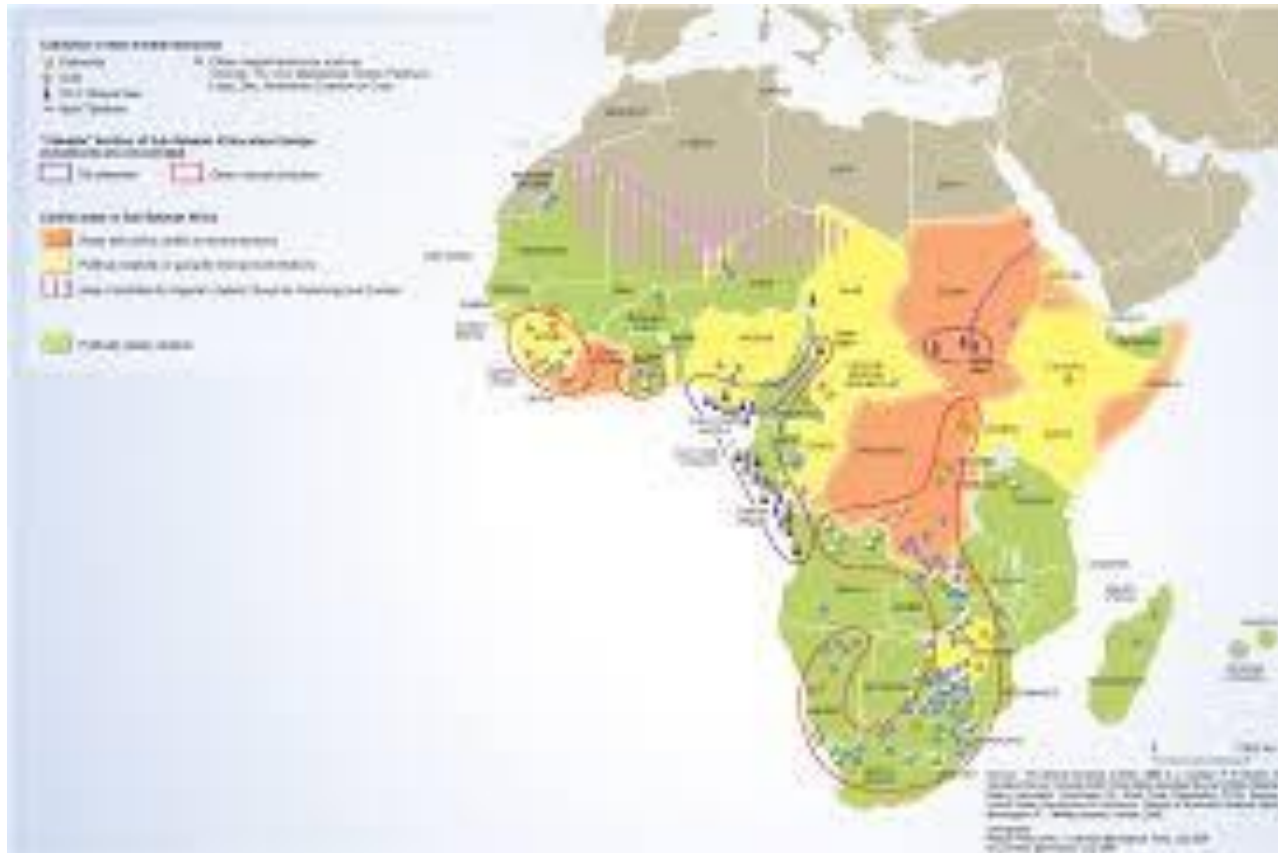

Africa South of the Sahara

4A Seating Chart

Table 1-Alacia,
Tamaria, Imani,
Josh

Table 2-
Latravenous, Niasha,
Askaariah

Table 3- Kobi,
Ivonne, Nora,
Antron

Table 4-
Zishon,
Tymeshia,
Malik,

Table 5-
Damarcus,
Nakayla,
Jaylon

Table 6-
Devante,
Ronisha,
Keshun

Bell Ringer

Video Guide

https://www.youtube.com/watch?v=8zLx_JtcQV
!

Fill in the video guide while the clip is playing

Sub Saharan Africa

Africa

Mt. Kilimanjaro

- Africa's tallest mountain
- In Tanzania
- Dormant volcanic mountain

Great Rift Valley

- Depression in the Earth's surface
- Caused by tectonic plates shifting millions of years ago

Lake Volta

- One of the largest man made lakes in the world
- Irrigation for farming in Ghana
- Hydroelectric power created from a dam

Zambezi River

- Meets the Indian Ocean in a delta

Lake Victoria

- Africa's Largest lake
- Near Great Rift Valley
- Very shallow

PHOTO COURTESY AND MAPS BY THE NATIONAL AERONAUTICS AND SPACE ADMINISTRATION (NASA) AND THE NATIONAL AERONAUTICS AND SPACE ADMINISTRATION (NASA)